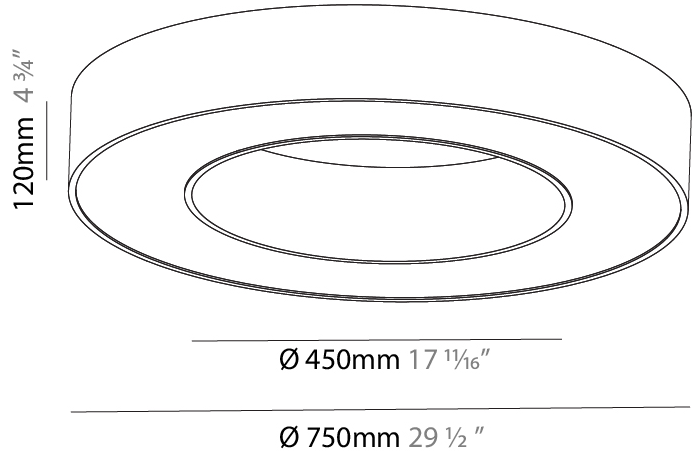

1. To build a product code in our configurator select the specify button on the base model # product page
2. To build a manual product code on this datasheet choose from the options listed below in blue font and add the suffix to the base model #

GENERAL

Series: Glorious
Subseries: Glorious
Brand: Prolicht
Division: Architectural
Mounting Type: Surface
Mounting Location: Ceiling
Subcategory: Ambient

PHYSICAL

Shape: Round
Diameter (mm): 750
Diameter (in): 29 1/2
Height (mm): 120
Height (in): 4 3/4
Light Distribution: Direct
Weight (kg): 7.044
Weight (lbs): 15.50
Diffuser: PMMA - Opal or Micro-Prism
Fixture Finish: SSR / BKV / CWI / CRY / HAB / UFT / ITA / RUA / FTG / MYG / LOD / PUS / FRO / FUP / KIA / POP / BLS / SPG / MEY / GOH / GUM / CHC / COM / ABZ / JAG / OBR / MOS / ROR
Fixture Material: Aluminum

ELECTRICAL

Lamp Type: LED (Zhaga Standard)
Input Wattage (W): 30
Total Output Wattage (W): 24 / 19.2 (3500K)
Dimming: Non-Dimming / Phase Dimming (120Vac only) / 0-10V Dimming
Driver Included: Yes
Driver Location: Integrated
Driver Type: Constant Current - 120 / 277Vac
Driver Class: Class 2
Input Voltage (V): 120 - 277
Constant Current (mA): 350 / 600 (3500K)

LED

Color Temperature (°K): 3000 / 3500 / 4000
Max. Delivered Lumen (lm): 2770 / 2862 / 2920
CRI: >80 CRI
Efficiency (%): 65
Lamp Life (hrs): 50000

OPTICAL

RATINGS AND CERTIFICATIONS

Certified By: Certified for North American Standards
IP rating: IP20