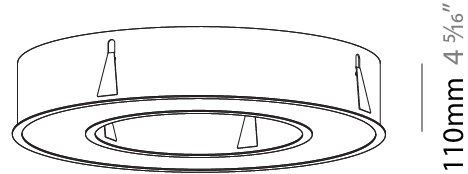

GENERAL

Series: Glorious
Subseries: Glorious
Brand: Prolicht
Division: Architectural
Mounting Type: Recessed
Mounting Location: Ceiling
Subcategory: Ambient

PHYSICAL

Shape: Round
Diameter (mm): 770
Diameter (in): 30 ⁵/₁₆
Height (mm): 110
Height (in): 4 ⁵/₁₆
Min. Recessing Depth (mm): 120
Min. Recessing Depth (in): 4 ³/₄
Light Distribution: Direct
Weight (kg): 9.285
Weight (lbs): 20.47
Diffuser: PMMA - Opal or Micro-Prism
Fixture Finish: SSR / BKV / CWI / CRY / HAB / UFT / ITA / RUA / FTG / MYG / LOD / PUS / FRO / FUP / KIA / POP / BLS / SPG / MEY / GOH / GUM / CHC / COM / ABZ / JAG / OBR / MOS / ROR
Fixture Material: Aluminum
Cut-out Measurements: 760mm / 29 15/16" x 440mm / 17 5/16"

ELECTRICAL

Lamp Type: LED (Zhaga Standard)
Input Wattage (W): 30
Total Output Wattage (W): 24 / 19.2 (3500K)
Dimming: Non-Dimming / Phase Dimming (120Vac only) / 0-10V Dimming
Driver Included: Yes
Driver Location: Integrated
Driver Type: Constant Current - 120 / 277Vac
Driver Class: Class 2
Input Voltage (V): 120 - 277
Constant Current (MA): 350 / 600 (3500K)

LED

Color Temperature (°K): 3000 / 3500 / 4000
Max. Delivered Lumen (lm): 2770 / 2862 / 2920
CRI: >80 CRI
Efficiency (%): 65
Lamp Life (hrs): 50000

OPTICAL

RATINGS AND CERTIFICATIONS

Certified By: Certified for North American Standards
IP rating: IP20

Ø 428mm 16 7/8"

Ø 770mm 30 5/16"

110mm 4 5/16"

760mm x 440mm
29 15/16" x 17 5/16"

120mm
4 3/4"

10 - 15mm
3/8" - 9/16"