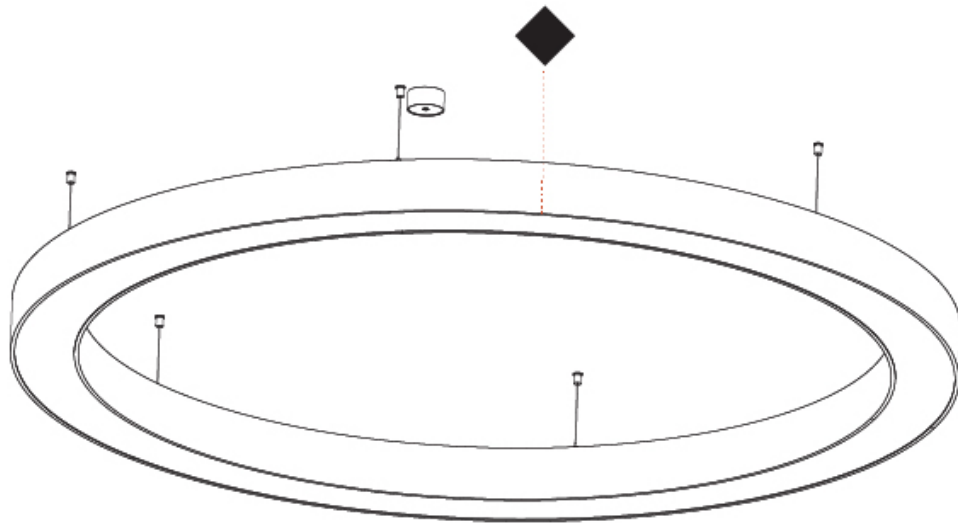

A30235-

PROJECT

TYPE

SPECIFIER

QUANTITY

DATE

A

GLORIOUS SURFACE