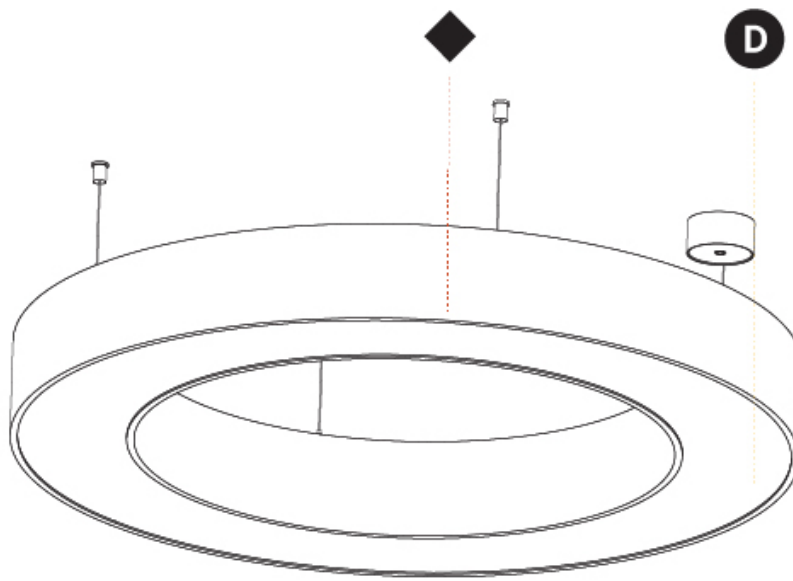

A30229-

PROJECT _____

TYPE _____

SPECIFIER _____

QUANTITY _____

DATE _____

A