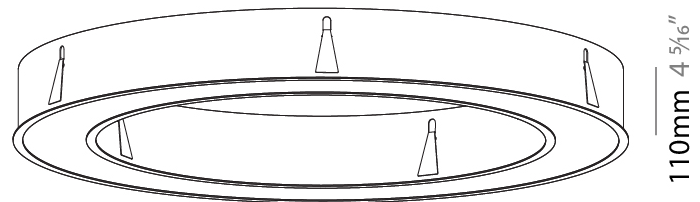

GENERAL

Series: Glorious
Subseries: Glorious
Brand: Prolicht
Division: Architectural
Mounting Type: Recessed
Mounting Location: Ceiling
Subcategory: Ambient

PHYSICAL

Shape: Round
Diameter (mm): 1270
Diameter (in): 50
Height (mm): 110
Height (in): 4 ⁵/₁₆
Min. Recessing Depth (mm): 120
Min. Recessing Depth (in): 4 ³/₄
Light Distribution: Direct
Weight (kg): 15.446
Weight (lbs): 34.05
Diffuser: PMMA - Opal or Micro-Prism
Fixture Finish: SSR / BKV / CWI / CRY / HAB / LAG / UFT / ITA / RUA / RUR / MIC / FTG / MYG / TWT / LOD / PUS / FRO / FUP / KIA / POP / BLS / SPG / MEY / GOH / GUM / CHC / COM / ABZ / JAG / OBR / MOS / ROR
Fixture Material: Aluminum
Cut-out Measurements: 1260mm / 49 5/8" x 940mm / 37"

ELECTRICAL

Lamp Type: LED (Zhaga Standard)
Input Wattage (W): 60
Total Output Wattage (W): 48 / 38.4 (3500K)
Dimming: 0-10V Dimming / Phase Dimming (120Vac Only)
Driver Included: Yes
Driver Location: Integrated
Driver Type: Constant Current - 120 / 277Vac
Driver Class: Class 2
Input Voltage (V): 120 - 277
Constant Current (MA): 350 / 600 (3500K)

LED

Color Temperature (°K): 3000 / 3500 / 4000
Max. Delivered Lumen (lm): 5540 / 5733 / 5850
CRI: >80 CRI
Efficiency (%): 65
Lamp Life (hrs): 50000

OPTICAL

RATINGS AND CERTIFICATIONS

Certified By: Certified for North American Standards
IP rating: IP20

PROJECT
TYPE
SPECIFIER
QUANTITY
DATE

Ø 928mm 36 ⁹/₁₆"

Ø 1270mm 50 "

110mm 4 ⁵/₁₆"

1260mm x 940mm
49 5/8" x 37"

120mm
4 3/4"

10 - 15mm
3/8" - 9/16"